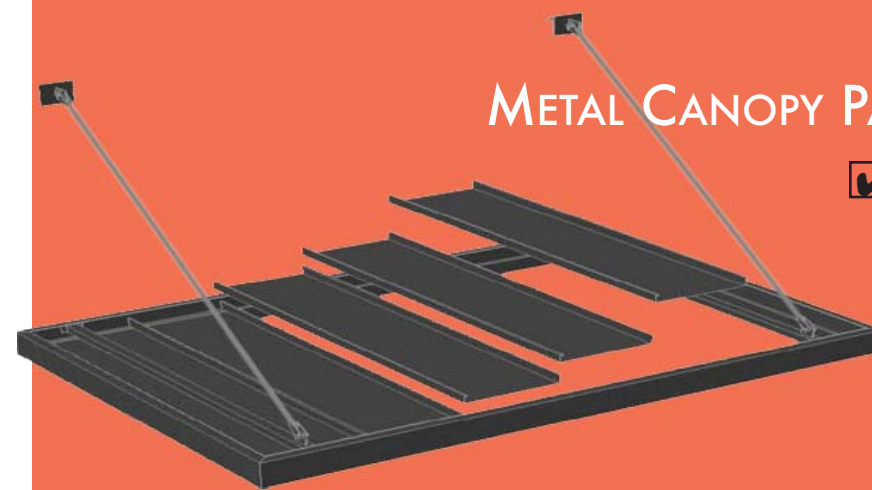

8" Premium Extruded VAI-8P

8" Premium Extruded Custom Radius VAI-8PR

DECORATIVE AND STRUCTURAL WALL PLATES

Square

Diamond

Circle

METAL CANOPY PACKAGES INCLUDE:

- Choice of fascia, deck panels, and wall plates. Also includes return arms and clevis brackets all powder-coated and prepared for installation.

Hefti-Rib Panel

High Seam Smooth

Extruded

6" Standard Roll Form "K" VAI-6S-RF-K

6" Standard Roll Form VAI-6S-RF

VAI-Custom

STANDARD PROFILES

6" Standard Extruded VAI-6S-E