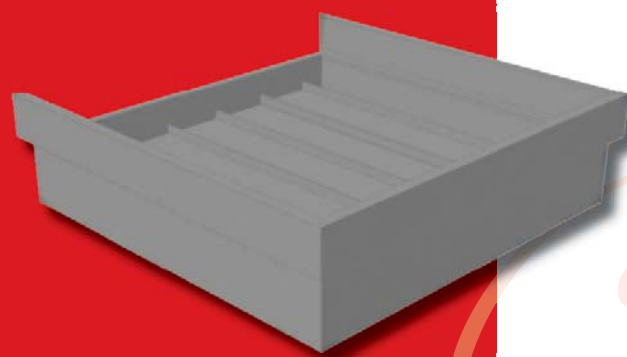

PREMIUM PROFILES

6" Premium Extruded VAI-6P

8" Premium Extruded VAI-8P

8" Premium Extruded/4" Extension VAI-8P-4T1

8" Premium Extruded/4" Extension VAI-8P-4T2

8" Premium Extruded/12" Channel VA-8P-12C

STANDARD COLORS

White

Silver

Dark Bronze

Black

POWDER COAT AND FLUROBOND COLORS (Additional Fees Apply)

Light Stone
RAL 9002

Crème
RAL 1015

Sierra Tan
RAL 1019