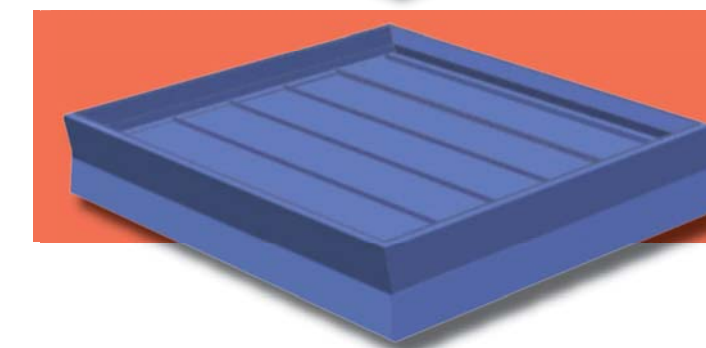

Just as many of the "old town squares" had storefronts draped with overhead supported canopies, the retail centers and walk-in businesses of today capitalize on this timeless tradition.

Unightly support systems have been replaced by powder coated specialty metals that match the color scheme of the fascia and decking. Heavy extruded aluminum components with baked on factory finishes provide years of uninterrupted service while maintaining an appearance that keeps the entrances fresh and inviting.

DECORATIVE AND STRUCTURAL WALL PLATES

METAL CANOPY PACKAGES INCLUDE:

- ☒ Choice of fascia, deck panels, and wall plates. Also includes return arms and clevis brackets all powder-coated and prepared for installation.

STANDARD PROFILES