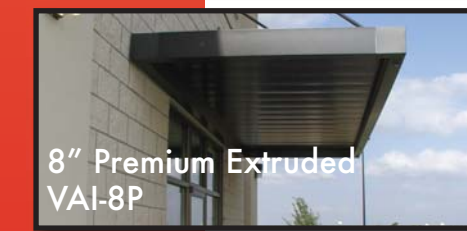

PREMIUM PROFILES

6" Premium Extruded VAI-6P

8" Premium Extruded VAI-8P

STANDARD COLORS

POWDER COAT AND FLUROBOND COLORS (Additional Fees Apply)

Colors shown are representations. Refer to Tiger Drylac color chart or actual powder coat samples for precise color.

PRE-ENGINEERED OVERHEAD SUPPORTED CANOPIES

Powder Coated Aluminum and Steel Construction

- VAI Canopy Systems is a permanent all weather canopy that can be used in any critical, high load environment.
- Use for windows, store fronts and entries.
- Flexible hanger rod spacing up to 8'.
- Custom hanger rod and fascia options.
- Ideal for all business type entrances.
- Various styles and shapes.
- Internal Drainage.

"It's not just your awning, it's your image."

817-759-1600
TOLL FREE 866-502-5562
info@victoryawning.net

"It's not just your awning, it's your image."

817-759-1600 www.victoryawning.net