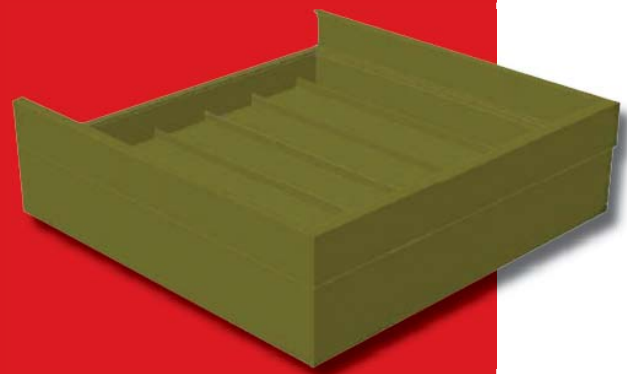

PREMIUM PROFILES

6" Premium Extruded VAI-6P

8" Premium Extruded VAI-8P

8" Premium Extruded/4" Extension VAI-8P-4T1

8" Premium Extruded/4" Extension VAI-8P-4T2

8" Premium Extruded/12" Channel VA-8P-12C

STANDARD COLORS

White

Silver

Dark Bronze

Black

POWDER COAT AND FLUROBOND COLORS (Additional Fees Apply)

Light Stone
RAL 9002

Crème
RAL 1015

Sierra Tan
RAL 1019