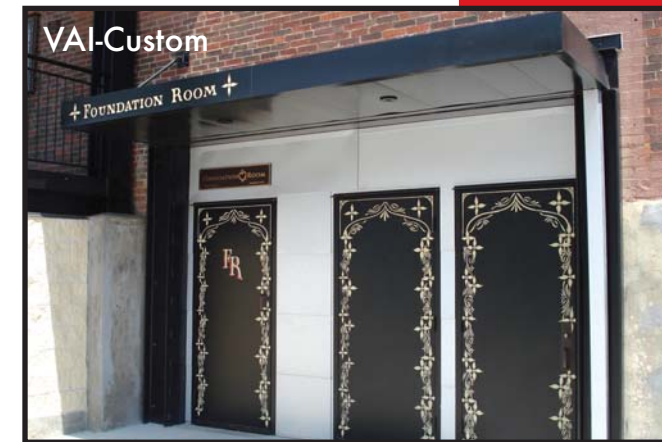

6" Standard Roll Form VAI-6S-RF