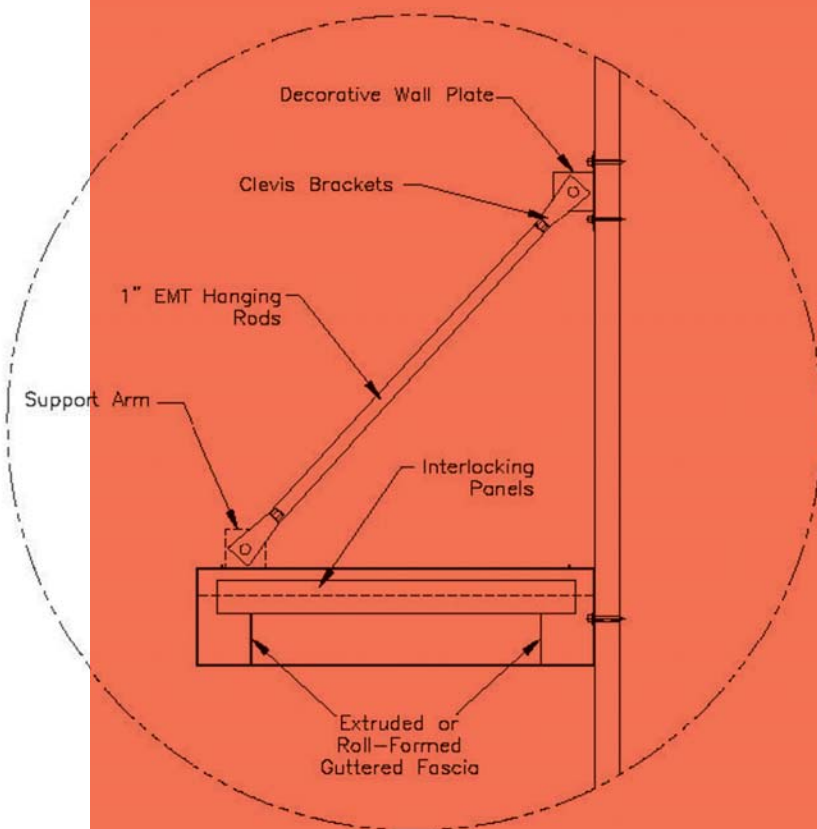

8" Premium Extruded VAI-8P

8" Premium Extruded Custom Radius VAI-8PR

DECORATIVE AND STRUCTURAL WALL PLATES

Square

Diamond

Circle

METAL CANOPY PACKAGES INCLUDE:

- Choice of fascia, deck panels, and wall plates. Also includes return arms and clevis brackets all powder-coated and prepared for installation.

Hefti-Rib Panel

High Seam Smooth

Extruded

6" Standard Roll Form "K" VAI-6S-RF-K

6" Standard Roll Form VAI-6S-RF

VAI-Custom

STANDARD PROFILES

6" Standard Extruded VAI-6S-E