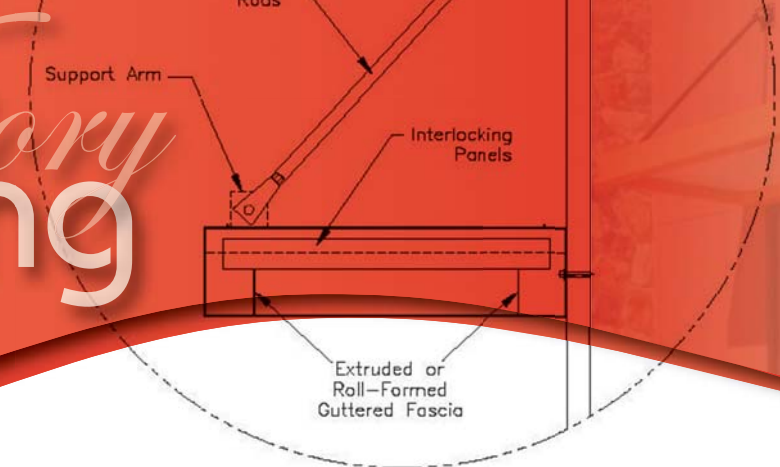

PRE-ENGINEERED OVERHEAD SUPPORTED CANOPIES