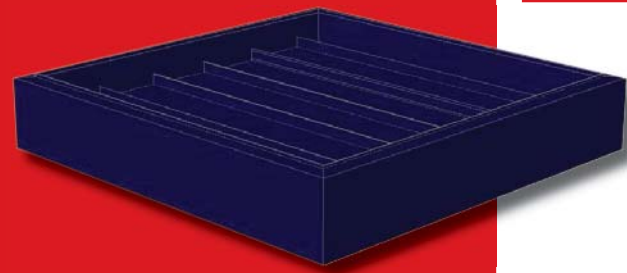

PREMIUM PROFILES

6" Premium Extruded VAI-6P

8" Premium Extruded VAI-8P

8" Premium Extruded/4" Extension VAI-8P-4T1

8" Premium Extruded/4" Extension VAI-8P-4T2

8" Premium Extruded/12" Channel VA-8P-12C

STANDARD COLORS

White

Silver

Dark Bronze

Black

POWDER COAT AND FLUROBOND COLORS (Additional Fees Apply)

Light Stone
RAL 9002

Crème
RAL 1015

Sierra Tan
RAL 1019