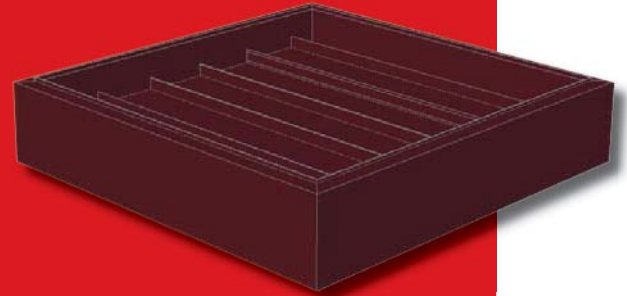

PREMIUM PROFILES

6" Premium Extruded VAI-6P

8" Premium Extruded VAI-8P

8" Premium Extruded/4" Extension VAI-8P-4T1

8" Premium Extruded/4" Extension VAI-8P-4T2

8" Premium Extruded/12" Channel VA-8P-12C

STANDARD COLORS

White

Silver

Dark Bronze

Black

POWDER COAT AND FLUROBOND COLORS (Additional Fees Apply)

Light Stone
RAL 9002

Crème
RAL 1015

Sierra Tan
RAL 1019