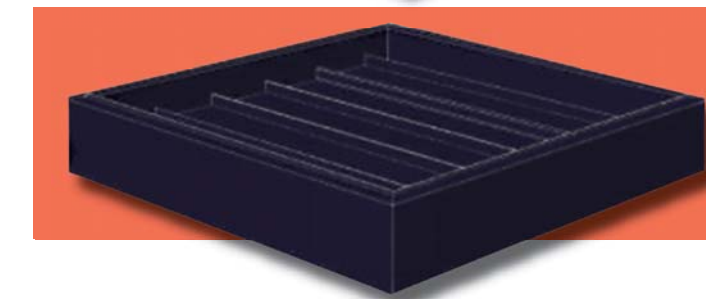

8" Premium Extruded VAI-8P

8" Premium Extruded Custom Radius VAI-8PR

DECORATIVE AND STRUCTURAL WALL PLATES

Square

Diamond

Circle

METAL CANOPY PACKAGES INCLUDE:

- Choice of fascia, deck panels, and wall plates. Also includes return arms and clevis brackets all powder-coated and prepared for installation.

Hefti-Rib Panel

High Seam Smooth

Extruded

6" Standard Roll Form "K" VAI-6S-RF-K

6" Standard Roll Form VAI-6S-RF

VAI-Custom

STANDARD PROFILES

6" Standard Extruded VAI-6S-E